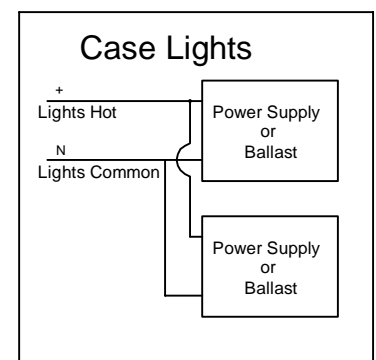

Part Description: Detail Wiring iPro Controller

Borgen Part Number: 65274

To order this part from Borgen Systems:

Phone 800-383-7509

Email: service@borgensystems.com

FIELD CONNECTION

Control Outputs (Cases)