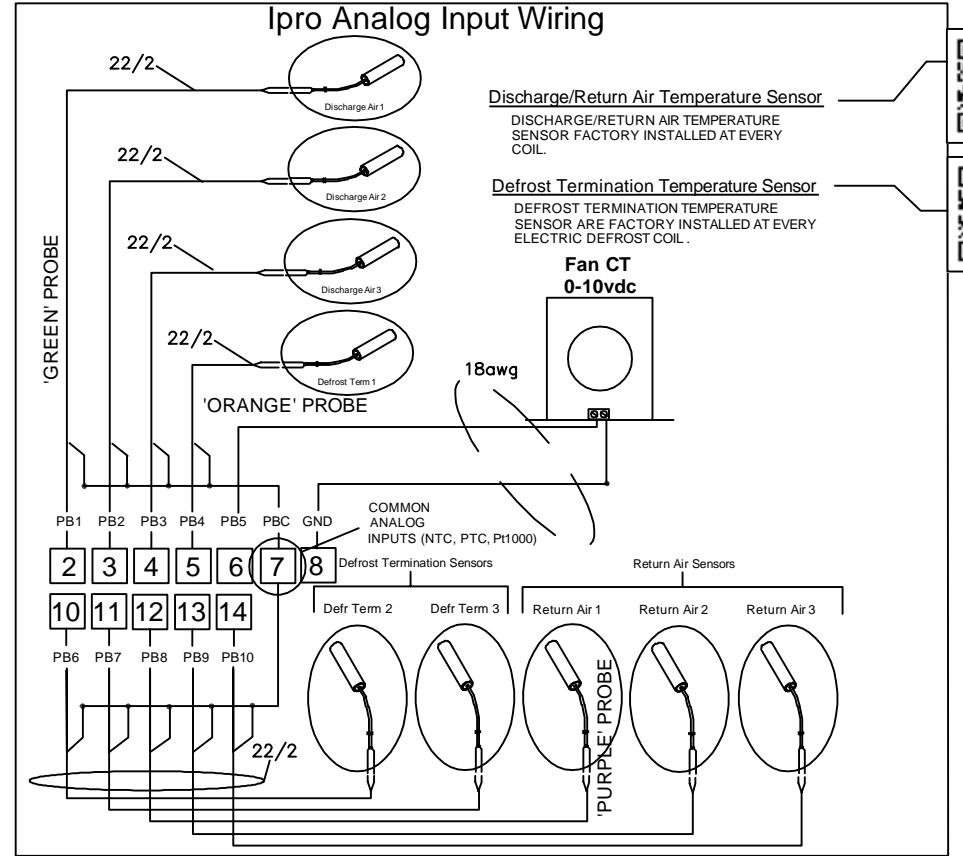

Part Description: Detail Wiring iPro Controller

Borgen Part Number: 65274

To order this part from Borgen Systems:

Phone 800-383-7509

Email: service@borgensystems.com

FIELD CONNECTION

Control Outputs (Cases)

börgeren systems

SCALE:		DRAWN BY: D HUNT	
DATE: 10-10-17		CHECKED BY: NAME	
DETAIL WIRING IPRO CONTROLLER			
DATE	REV.	DIM: INCH	DRAWING NUMBER
REVISION	TOL: ±1/32		65274B