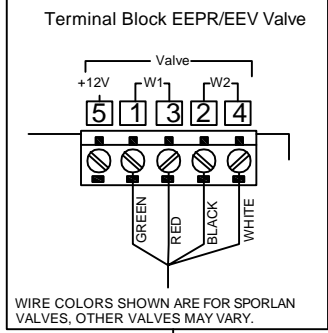

Part Description: Detail Wiring iPro Controller

Borgen Part Number: 65274

To order this part from Borgen Systems:

Phone 800-383-7509

Email: service@borgensystems.com

FIELD CONNECTION

Control Outputs (Cases)