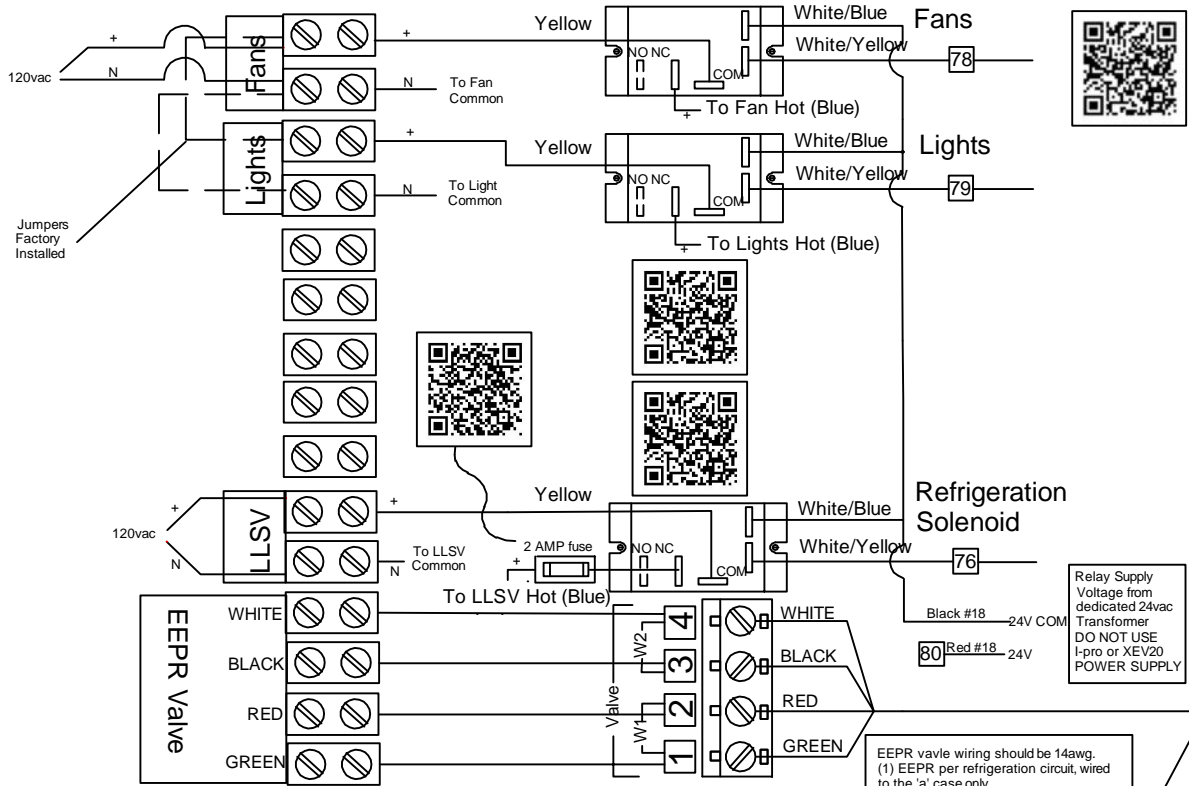

Part Description: Detail Wiring iPro Controller

Borgen Part Number: 65274

To order this part from Borgen Systems:

Phone 800-383-7509

Email: service@borgensystems.com

FIELD CONNECTION

Control Outputs (Cases)

börgeren systems

SCALE:		DRAWN BY: D HUNT	
DATE: 10-10-17		CHECKED BY: NAME	
DETAIL WIRING IPRO CONTROLLER			
DATE	REV.	DIM: INCH	DRAWING NUMBER
REVISION	TOL: ±1/32		65274B