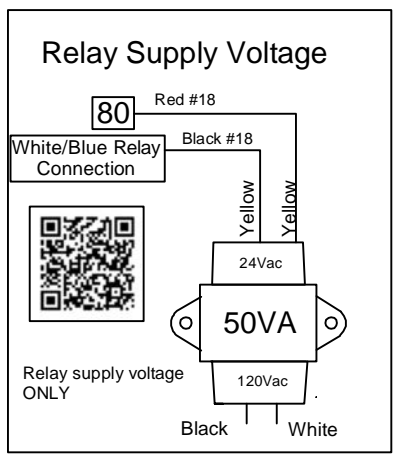

Part Description: Detail Wiring iPro Controller

Borgen Part Number: 65274

To order this part from Borgen Systems:

Phone 800-383-7509

Email: service@borgensystems.com

FIELD CONNECTION

Control Outputs (Cases)

börgeren systems

SCALE:		DRAWN BY: D HUNT	
DATE: 10-10-17		CHECKED BY: NAME	
DETAIL WIRING IPRO CONTROLLER			
DATE	REV.	DIM: INCH	DRAWING NUMBER
REVISION	TOL: ±1/32		65274B