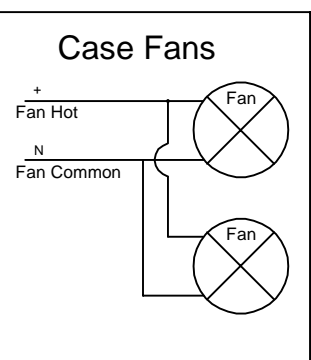

Part Description: Detail Wiring iPro Controller

Borgen Part Number: 65274

To order this part from Borgen Systems:

Phone 800-383-7509

Email: service@borgensystems.com

FIELD CONNECTION

Control Outputs (Cases)