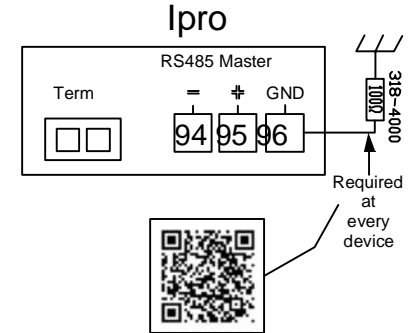

Part Description: Detail Wiring iPro Controller

Borgen Part Number: 65274

To order this part from Borgen Systems:

Phone 800-383-7509

Email: service@borgensystems.com

FIELD CONNECTION

Control Outputs (Cases)

börgeren systems

SCALE:		DRAWN BY: D HUNT	
DATE: 10-10-17		CHECKED BY: NAME	
DETAIL WIRING IPRO CONTROLLER			
DATE	REV.	DIM: INCH	DRAWING NUMBER
REVISION	TOL: ±1/32		65274B