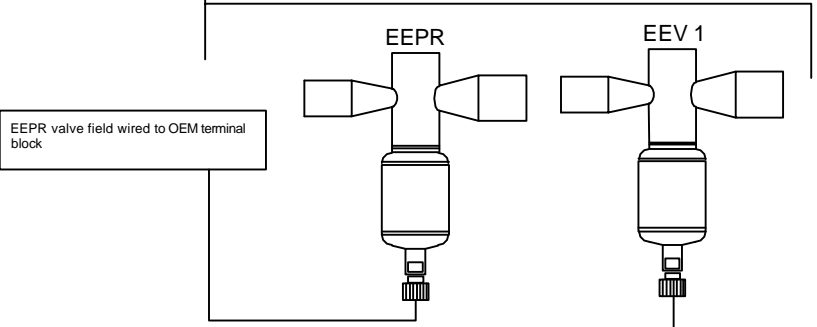

Part Description: Detail Wiring iPro Controller

Borgen Part Number: 65274

To order this part from Borgen Systems:

Phone 800-383-7509

Email: service@borgensystems.com

FIELD CONNECTION

Control Outputs (Cases)

börgeren systems

SCALE:		DRAWN BY: D HUNT	
DATE: 10-10-17		CHECKED BY: NAME	
DETAIL WIRING IPRO CONTROLLER			
DATE	REV.	DIM: INCH	DRAWING NUMBER
REVISION	TOL: ±1/32		65274B