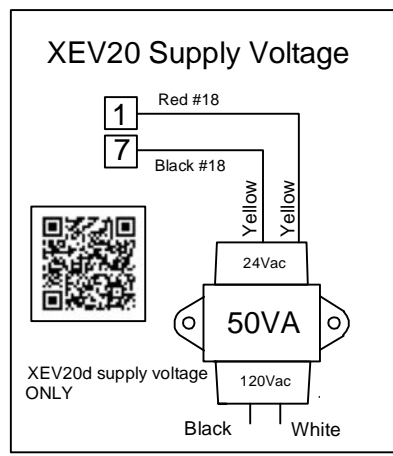

Part Description: Detail Wiring iPro Controller

Borgen Part Number: 65274

To order this part from Borgen Systems:

Phone 800-383-7509

Email: service@borgensystems.com

FIELD CONNECTION

Control Outputs (Cases)