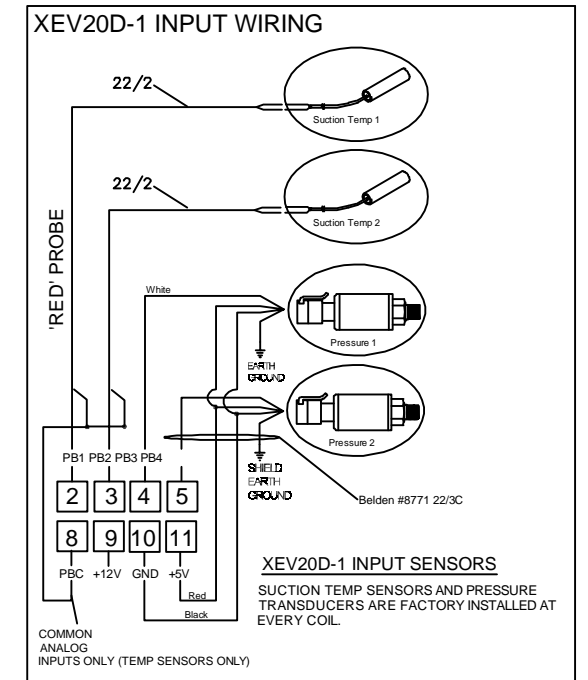

Part Description: Detail Wiring iPro Controller

Borgen Part Number: 65274

To order this part from Borgen Systems:

Phone 800-383-7509

Email: service@borgensystems.com

FIELD CONNECTION

Control Outputs (Cases)

börgeren systems

SCALE:		DRAWN BY: D HUNT	
DATE: 10-10-17		CHECKED BY: NAME	
DETAIL WIRING IPRO CONTROLLER			
DATE	REV.	DIM: INCH	DRAWING NUMBER
REVISION	TOL: ±1/32		65274B