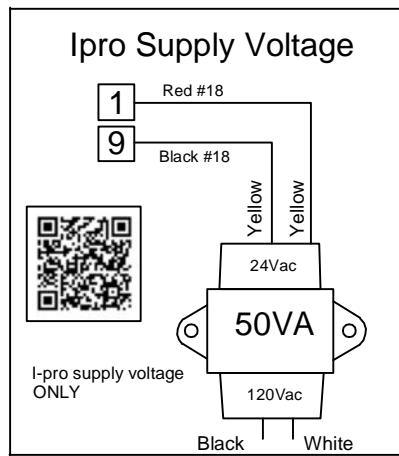

Part Description: Detail Wiring iPro Controller

Borgen Part Number: 65274

To order this part from Borgen Systems:

Phone 800-383-7509

Email: service@borgensystems.com

FIELD CONNECTION

Control Outputs (Cases)