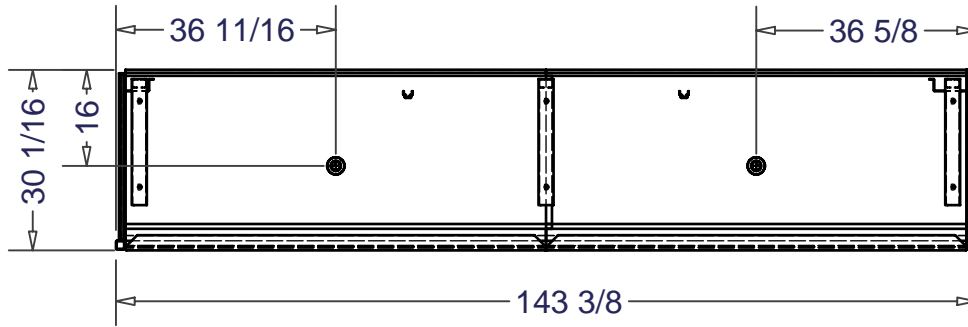

2

1

B

B

A

A

2

1

		Borgen Systems 1901 Bell Avenue, Suite 2 Des Moines, IA 50315 www.borgensystems.com	
DATE:	8/4/2006	DRAWN BY:	dont
12 FT OPEN BEV			
DIM:	INCH	DRAWING NUMBER:	
TOL:	+/- 1/32	P4658